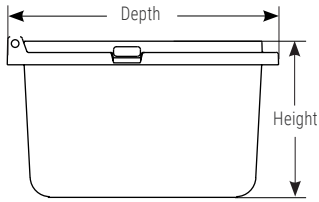

SERVER®

• E S S E N T I A L S •

Fountain Jars 1/9- and 1/12-size Fountain Jars

SPECIFICATION SHEET

FAST FACTS

Fountain jars are made of high-impact polypropylene and can be dropped into a countertop cutout or placed into your topping rail, bar or fountainette.

DETAILS

- Front notch allows lid to close over ladle, for increased sanitation
- Molded in feet, prevent tipping during filling
- Rear tab holes allow stainless steel hinged lid to attach
- Side slots allow clear hinged lid to attach

1/9-SIZE JARS

order amt	color	item	description	capacity	overall dims (H x W x D)	below counter (H)	cutout dim (W x D)	weight
<input type="checkbox"/>	■	87203	1/9-size jar, 6"	60 oz	6 ¹³ / ₃₂ " x 4 ¹ / ₃₂ " x 6 ⁷ / ₈ "	5 ¹¹ / ₁₆ "	3 ¹⁵ / ₁₆ " x 6 ¹ / ₄ "	1 lb
<input type="checkbox"/>	■	87195						
<input type="checkbox"/>	■	87202	1/9-size jar, 3 1/2"	41 oz	4 ¹ / ₃₂ " x 4 ¹ / ₃₂ " x 6 ⁷ / ₈ "	3 ⁵ / ₁₆ "	3 ¹⁵ / ₁₆ " x 6 ¹ / ₄ "	1 lb
<input type="checkbox"/>	■	87194						