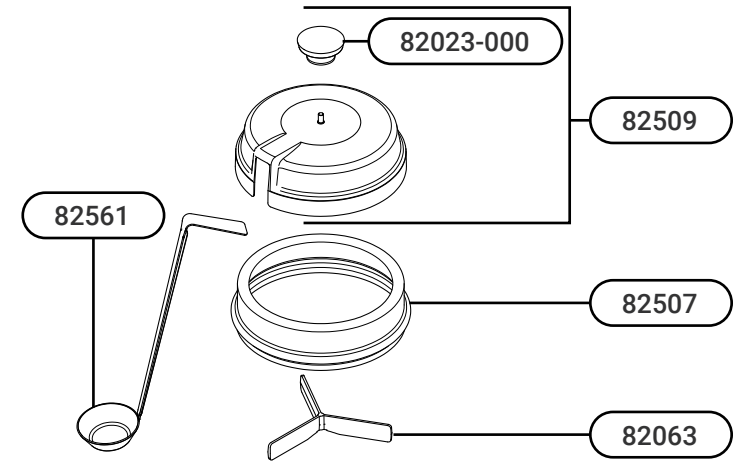

82500

Fudge Server FS

Complete View for Reference

PART	QTY	DESCRIPTION
82023-0001		BLACK KNOB
82509	1	LID ASSEMBLY
82561	1	LADLE
82507	1	ADAPTER
82063	1	SPACER

PART	QTY	DESCRIPTION
82066	1	BASE ONLY FOR FS/FSP:
81278	1	WATER VESSEL ASSEMBLY
100003	1	21" THERMOSTAT
81297	1	HEATING ELEMENT
81037	1	THERMAL ASSEMBLY CUT-OUT
04544	1	SNAP-IN ROCKER SWITCH
81269	1	TEMPERATURE INDICATOR PLATE
81271	1	THERMOSTAT KNOB
11201	1	BUSHING, STRAIN RELIEF
11230	1	CORD ASSEMBLY
81058	4	FOOT WITH SCREW - BEFORE 2023
92098	4	PUSH-ON FOOT - AFTER 2023

*FOR SERIES PRIOR TO 12L,
REFER TO EARLIER 82066 PARTS
BREAKDOWN.

82066 BASE ONLY*