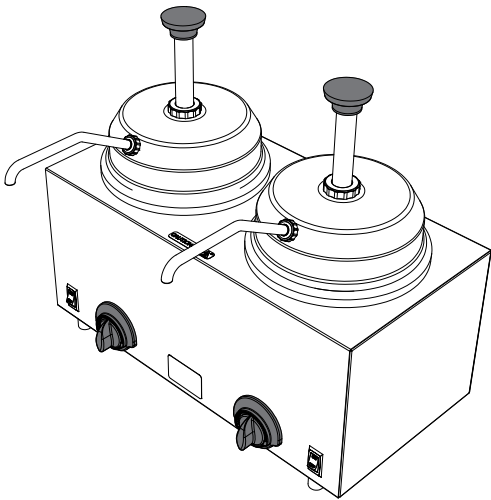

81230 Twin Fudge Server Twin FSP

Complete View for Reference

PART	QTY	DESCRIPTION
81320	2	FOOD SERVER PUMP
82063	2	SPACER
81210	1	BASE ONLY FOR TWIN FS/FSP